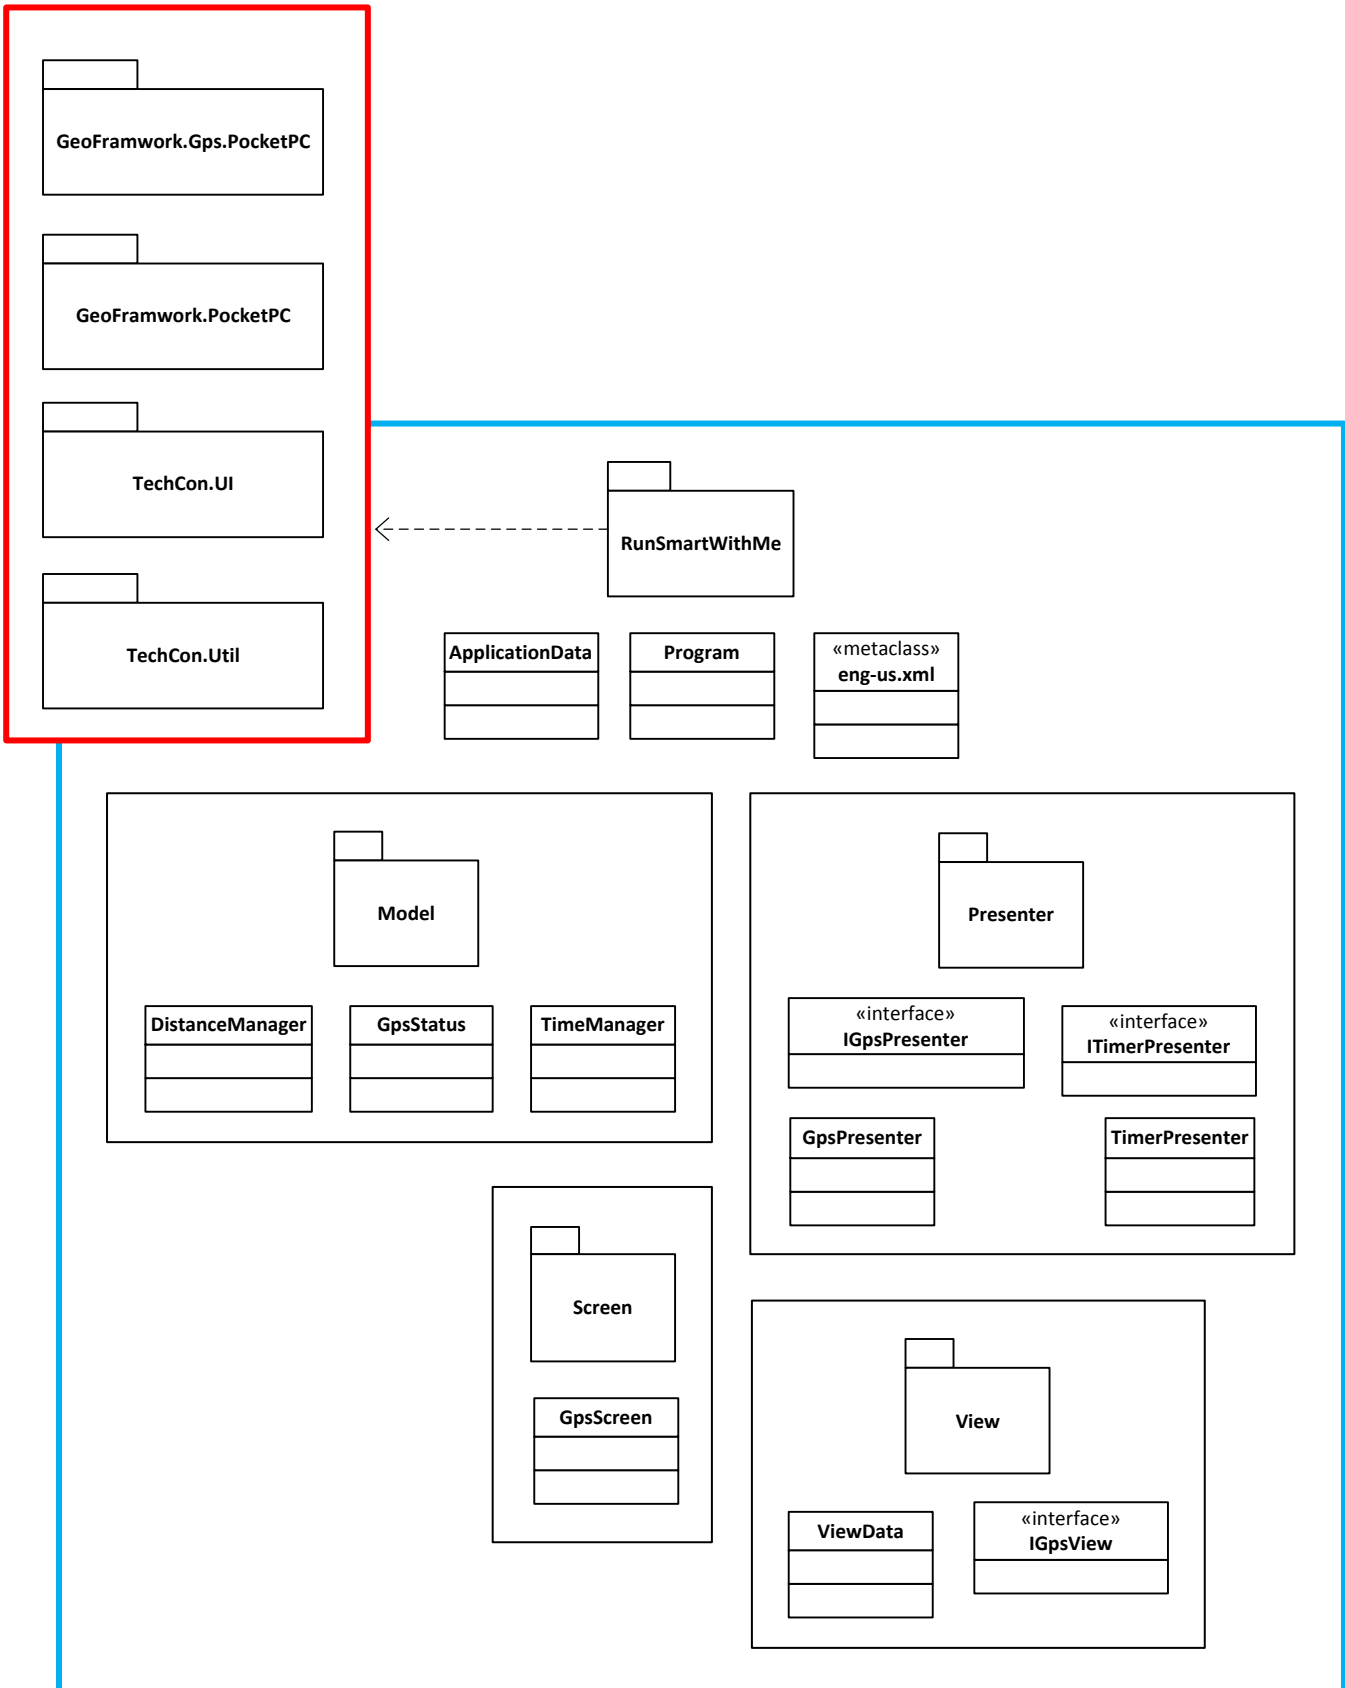

Component overview for RunSmartWithMe

RunSmartWithMe

TechCon.Util

www.breathingtech.com

TechCon.UI