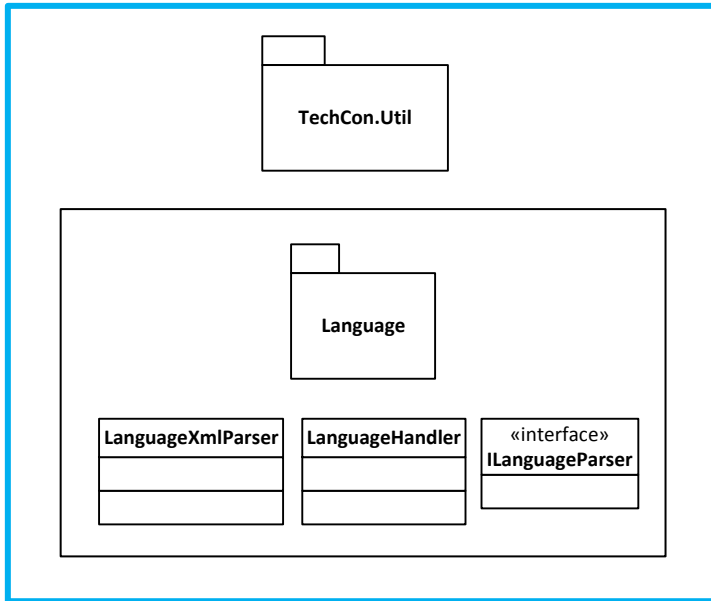

Component overview for RunSmartWithMe

RunSmartWithMe

TechCon.Util

www.breathingtech.com

TechCon.UI